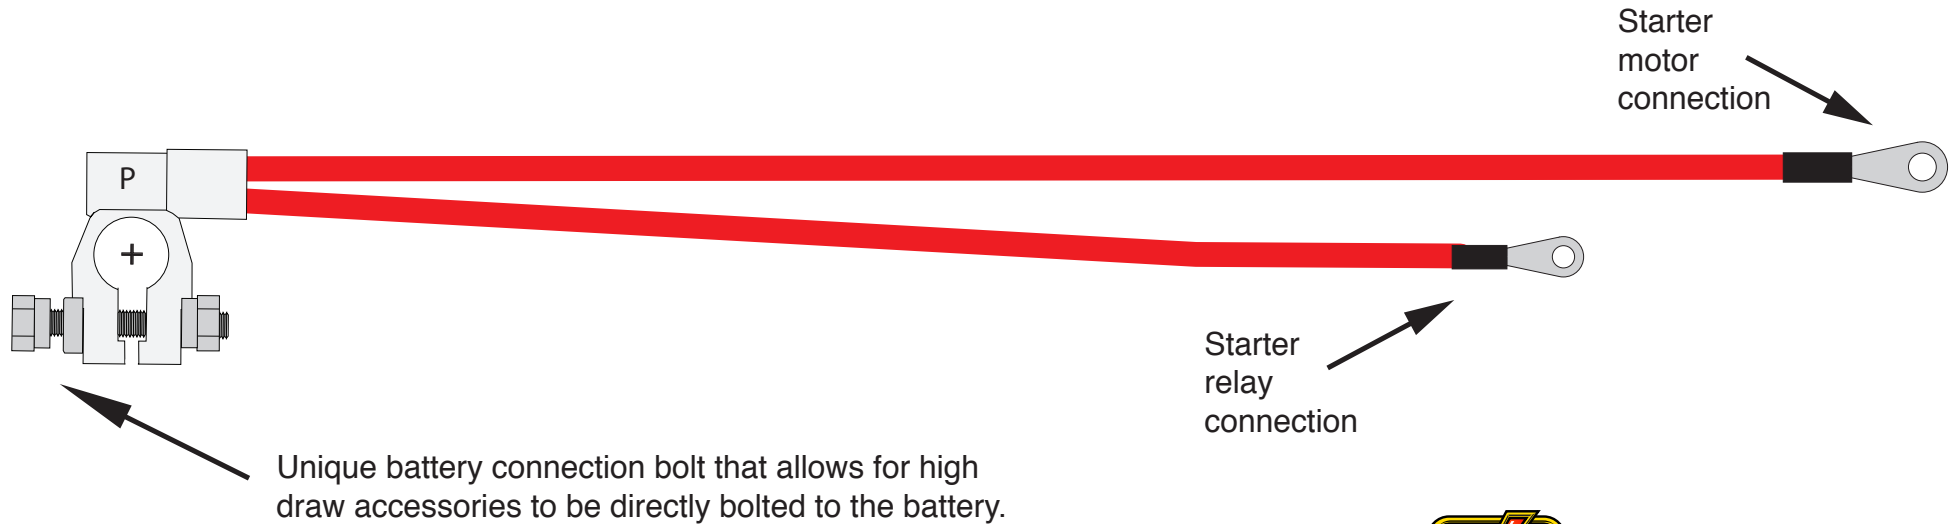

POSITIVE BATTERY CABLE

1987-1990 JEEP YJ, 2.5L & 4.2L

Unique battery connection bolt that allows for high draw accessories to be directly bolted to the battery.

www.americanautowire.com 856-933-0801

FEATURES:

1. AWE 4 gauge primary starter motor connection.
2. AWE 4 gauge secondary starter relay connection.
3. Primary and secondary wire cables are constructed of SGX (Cross Link Polyetherhylene) providing added wear resistance and load protection.
4. Unique battery connection bolt that allows for high draw accessories to be bolted directly to the battery. This prevents overtightening and damage to the battery terminal.

PART #

510826

DESCRIPTION:

Battery Cable Assembly, pos.,
Jeep YJ - 1987-1990
2.5L, 4.2L

92973193 rev. 0.0 6/2/2020 MPM