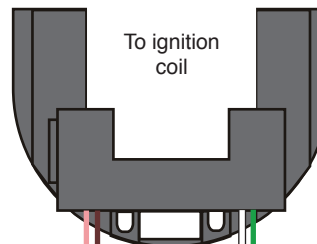

92973187

Starter Solenoid
(Not included
with this kit)

To "I" on starter solenoid

12V ignition
feed from
ignition switch
(Not included
with this kit)

Ignition
Coil

Distributor

To distributor
connector

Ballast Resistor
(Not included
with this kit)

To ignition switch side of resistor

To coil side of resistor

To ignition
coil

Tach

To pulse terminal on tach (if so equipped)

To 2 way
ignition
module
connector

This cavity is blank

To 4 way
ignition
module
connector