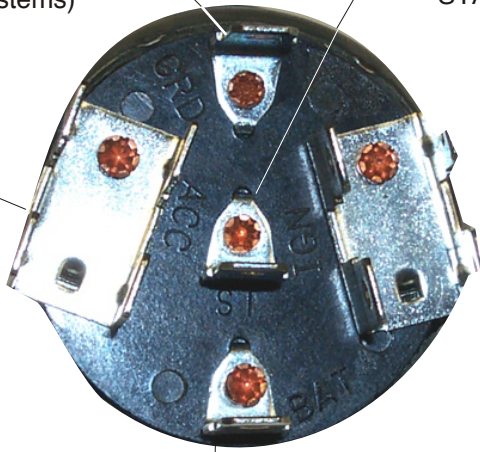

GROUND (for warning lamp,  
not used on our wiring systems)

STARTER (purple)

Using the supplied connector and terminals, plug each wire into  
the connector location which matches the descriptions shown.

ACCESSORY (brown)

IGNITION (pink)

BATTERY (battery)

**American  
Autowire**

www.americanautowire.com 856-933-0801

GROUND (for warning lamp,  
not used on our wiring systems)

STARTER (purple)

Using the supplied connector and terminals, plug each wire into  
the connector location which matches the descriptions shown.