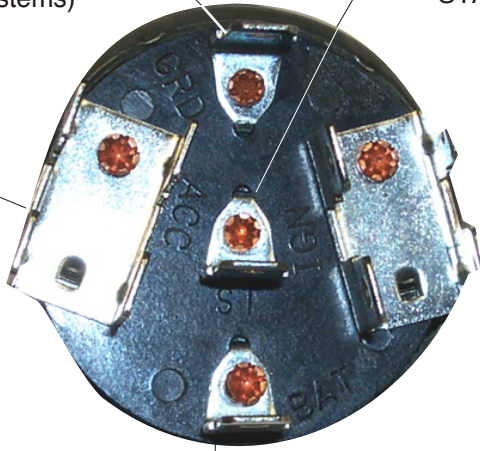

GROUND (for warning lamp,  
not used on our wiring systems)

STARTER (purple)

Using the supplied connector and terminals, plug each wire into  
the connector location which matches the descriptions shown.

ACCESSORY (brown)

IGNITION (pink)

BATTERY (battery)

**American  
Autowire**

www.americanautowire.com 856-933-0801

GROUND (for warning lamp,  
not used on our wiring systems)

STARTER (purple)

Using the supplied connector and terminals, plug each wire into  
the connector location which matches the descriptions shown.

ACCESSORY (brown)

IGNITION (pink)

BATTERY (battery)

**American  
Autowire**

www.americanautowire.com 856-933-0801